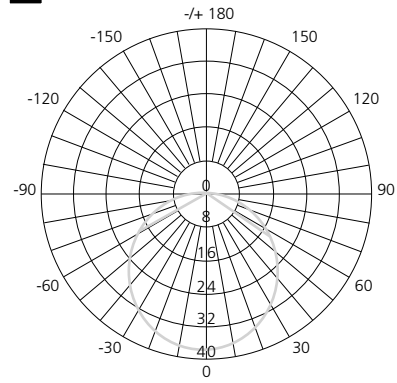

Test button	Green LED	
		TEST
		NORMAL

Wall Switch	Key Switch	Green LED	Lamp
ON	ON		
OFF	ON		
OFF	OFF		3 hour

AVERAGE BEAM ANGLE (50%) : 115.5 DEG

Model	Discharge Lumens Oh (lm)
0043440	120
0043441	120

UNIT : cd  
 — C0/180,115.5  
 - - C90/270,115.5